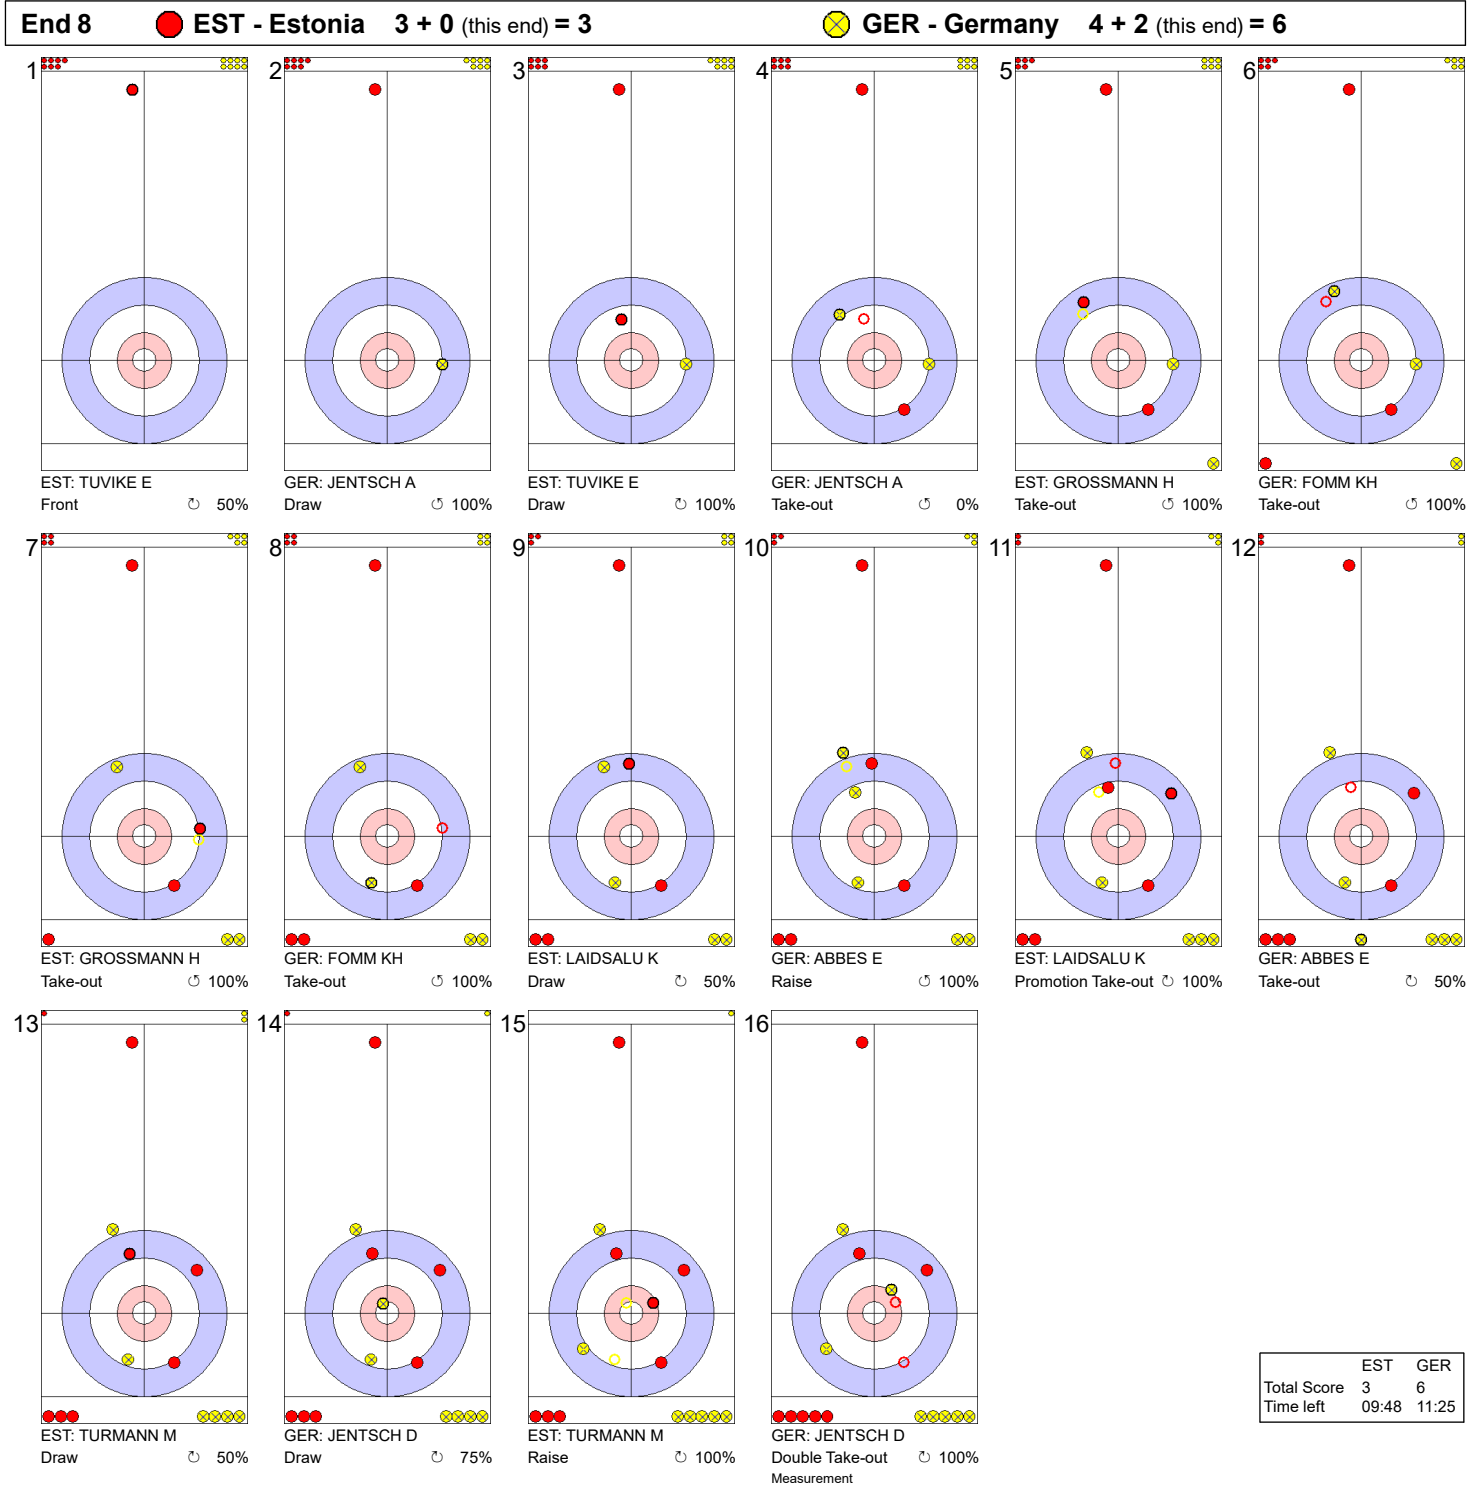

Game - Shot by Shot

Legend:
 Clockwise Counter-clockwise - Not considered

Game - Shot by Shot

Legend:
 ↻ Clockwise ↺ Counter-clockwise - Not considered

Game - Shot by Shot

Legend:
 ↻ Clockwise ↺ Counter-clockwise - Not considered

Game - Shot by Shot

Legend:
 ↻ Clockwise ↺ Counter-clockwise - Not considered

Game - Shot by Shot

Legend:
 ↻ Clockwise ↺ Counter-clockwise - Not considered

Game - Shot by Shot

Legend:
 ↻ Clockwise ↺ Counter-clockwise - Not considered

Game - Shot by Shot

Legend:
 ↻ Clockwise ↺ Counter-clockwise - Not considered