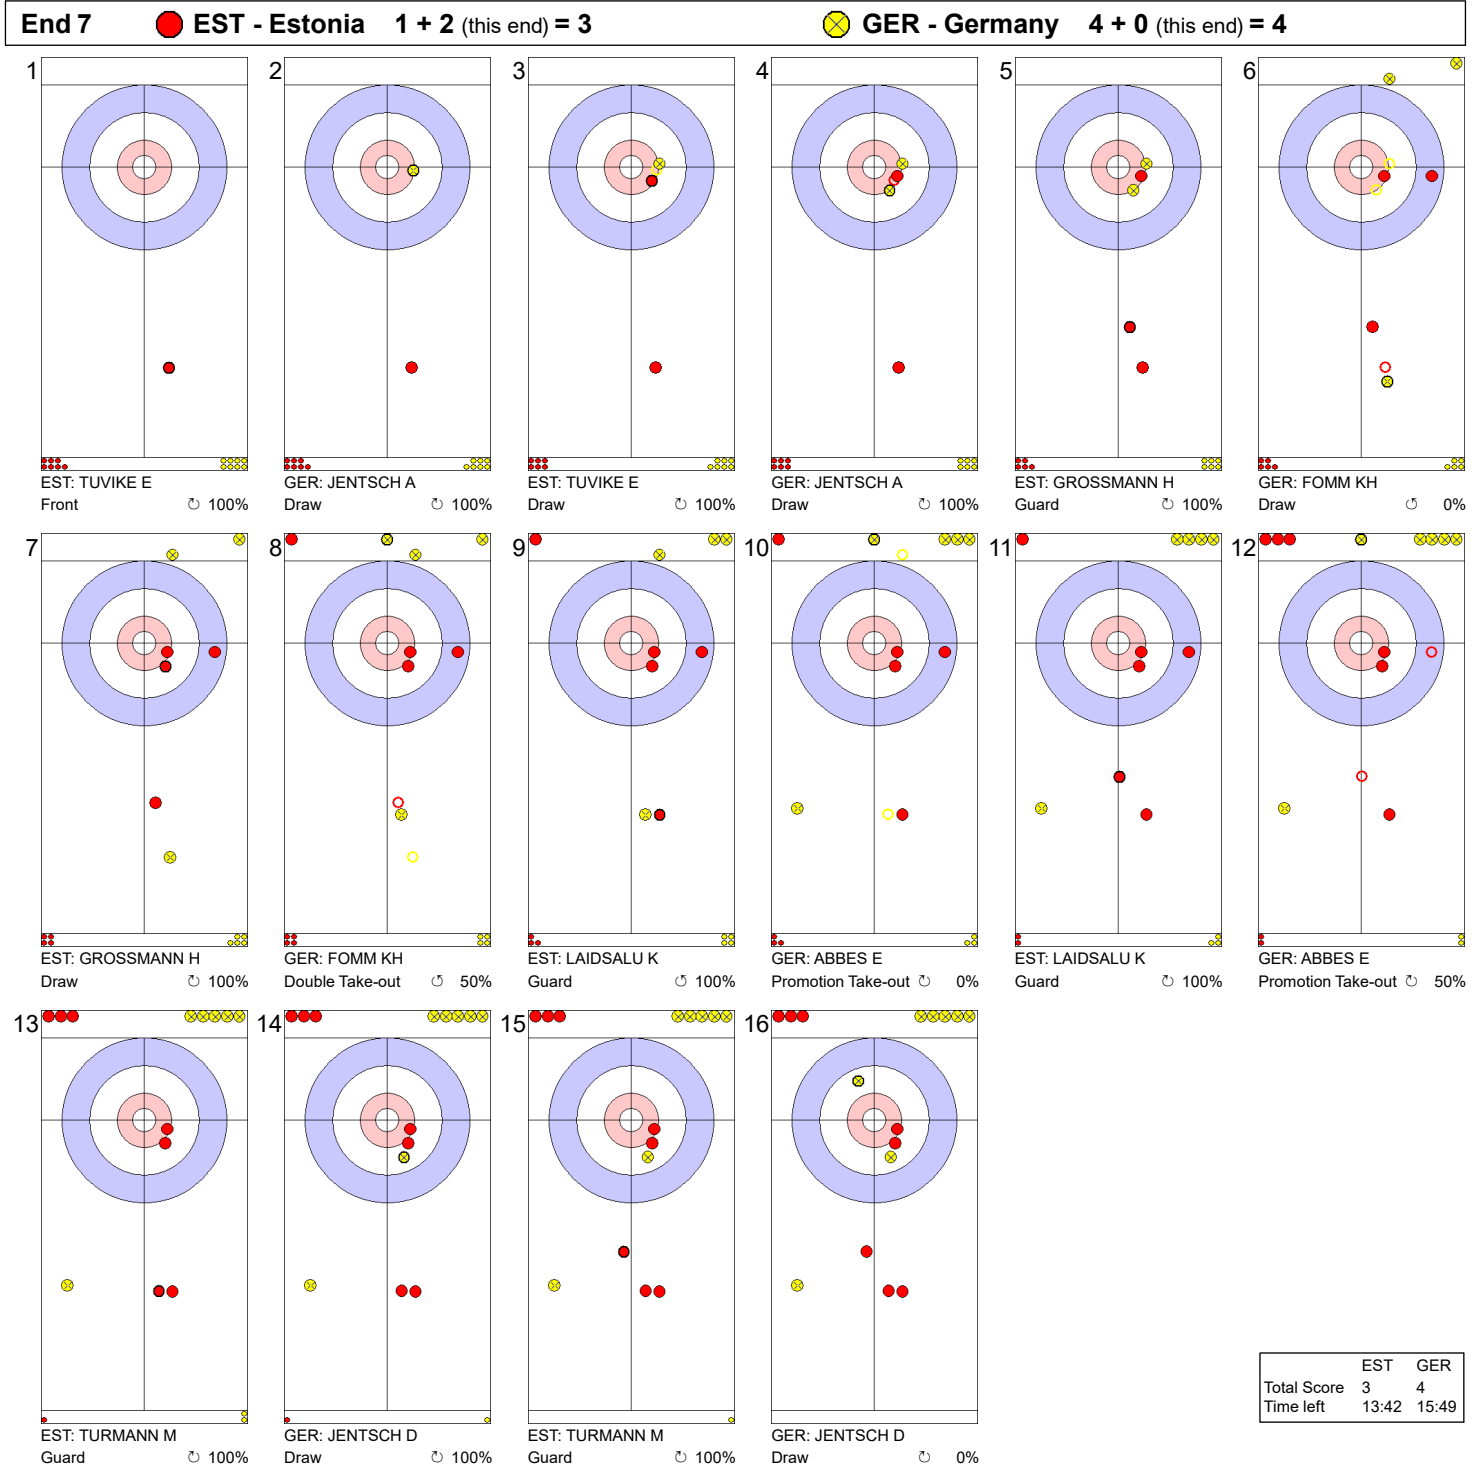

Game - Shot by Shot

Legend:
 Clockwise Counter-clockwise - Not considered

Game - Shot by Shot

Legend:
 ↻ Clockwise ↺ Counter-clockwise - Not considered

Game - Shot by Shot

Legend:
 ↻ Clockwise ↺ Counter-clockwise - Not considered

Game - Shot by Shot

Legend:
 ↻ Clockwise ↺ Counter-clockwise - Not considered

Game - Shot by Shot

Legend:
 ↻ Clockwise ↺ Counter-clockwise - Not considered

Game - Shot by Shot

Legend:
 ↻ Clockwise ↺ Counter-clockwise - Not considered

Game - Shot by Shot

Legend:
 ↻ Clockwise ↺ Counter-clockwise - Not considered