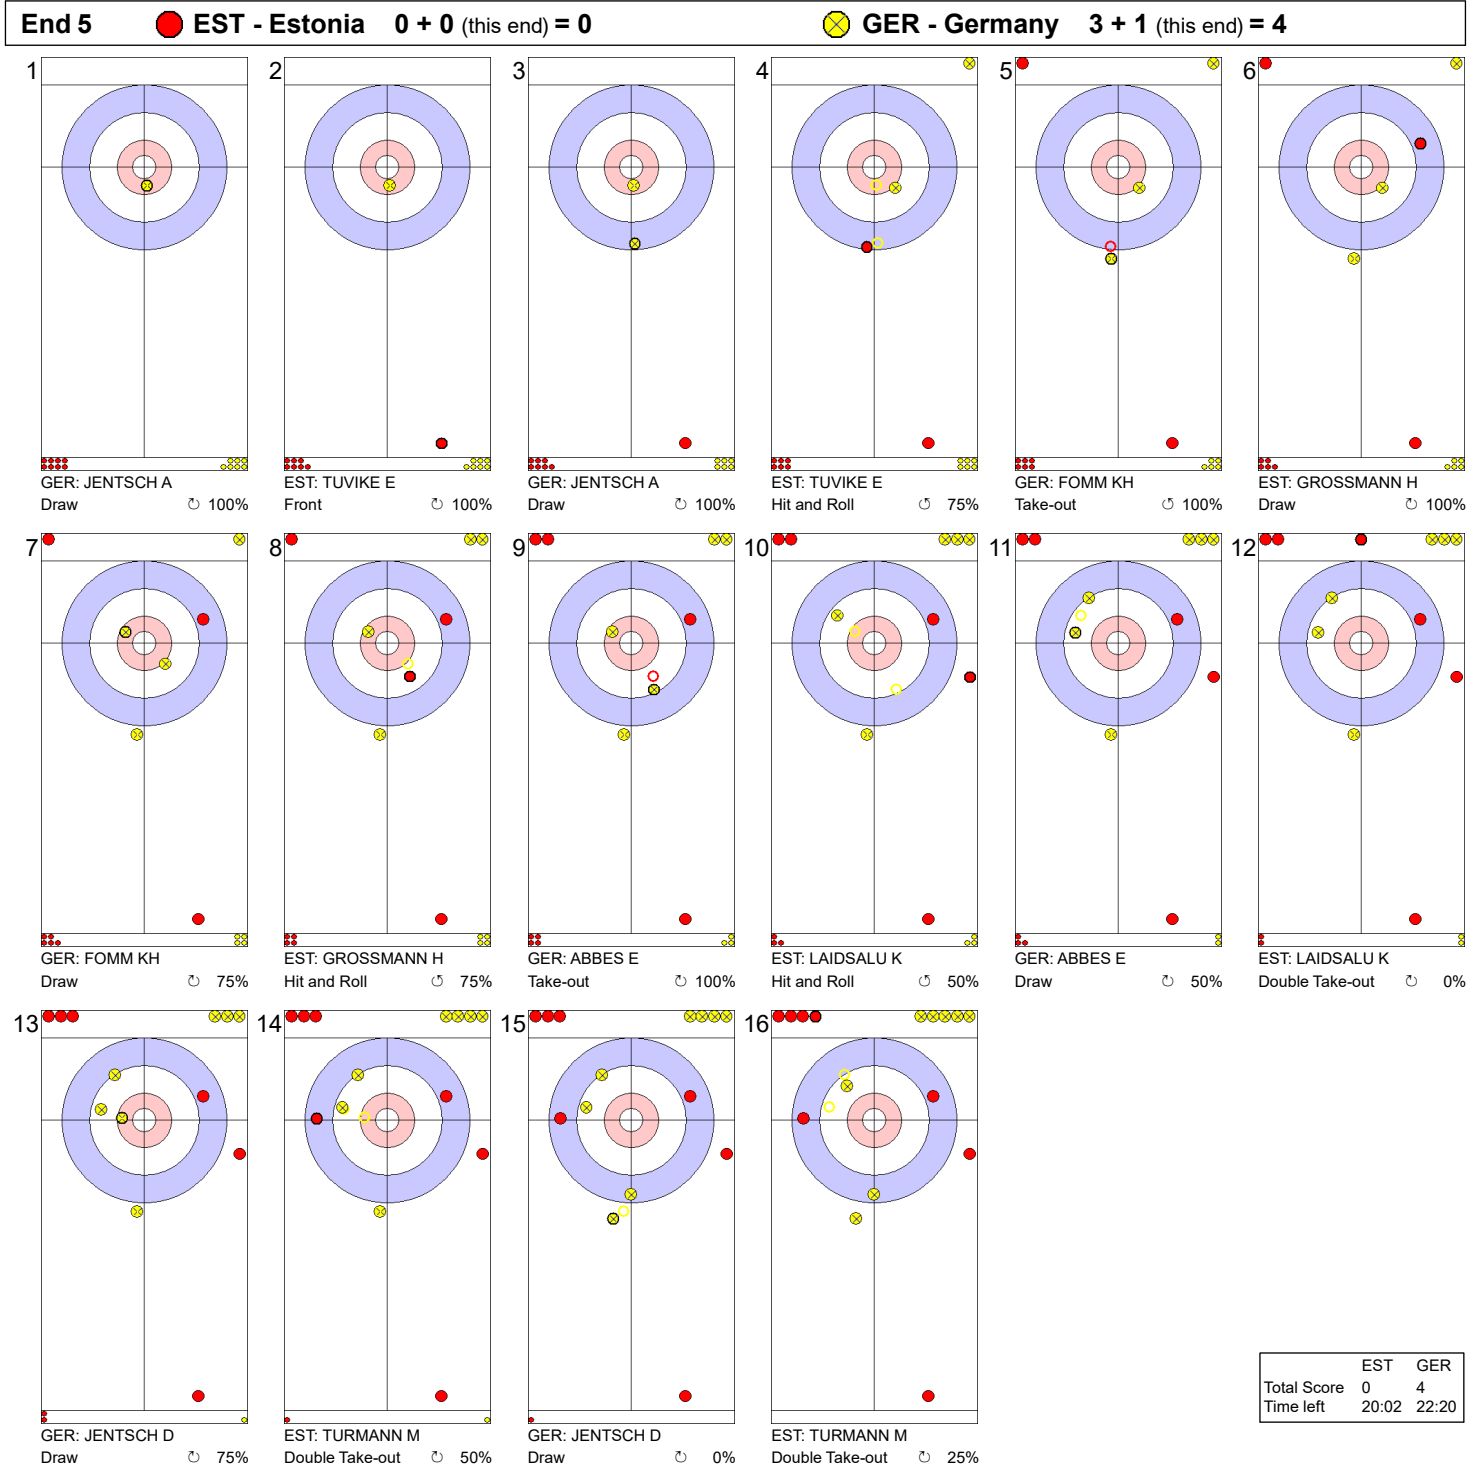

Game - Shot by Shot

Legend:
 Clockwise Counter-clockwise - Not considered

Game - Shot by Shot

Legend:
 ↻ Clockwise ↺ Counter-clockwise - Not considered

Game - Shot by Shot

Legend:
 ↻ Clockwise ↺ Counter-clockwise - Not considered

Game - Shot by Shot

Legend:
 ↻ Clockwise ↺ Counter-clockwise - Not considered

Game - Shot by Shot

Legend:
 ↻ Clockwise ↺ Counter-clockwise - Not considered

Game - Shot by Shot

Legend:
 ↻ Clockwise ↺ Counter-clockwise - Not considered

Game - Shot by Shot

Legend:
 ↻ Clockwise ↺ Counter-clockwise - Not considered