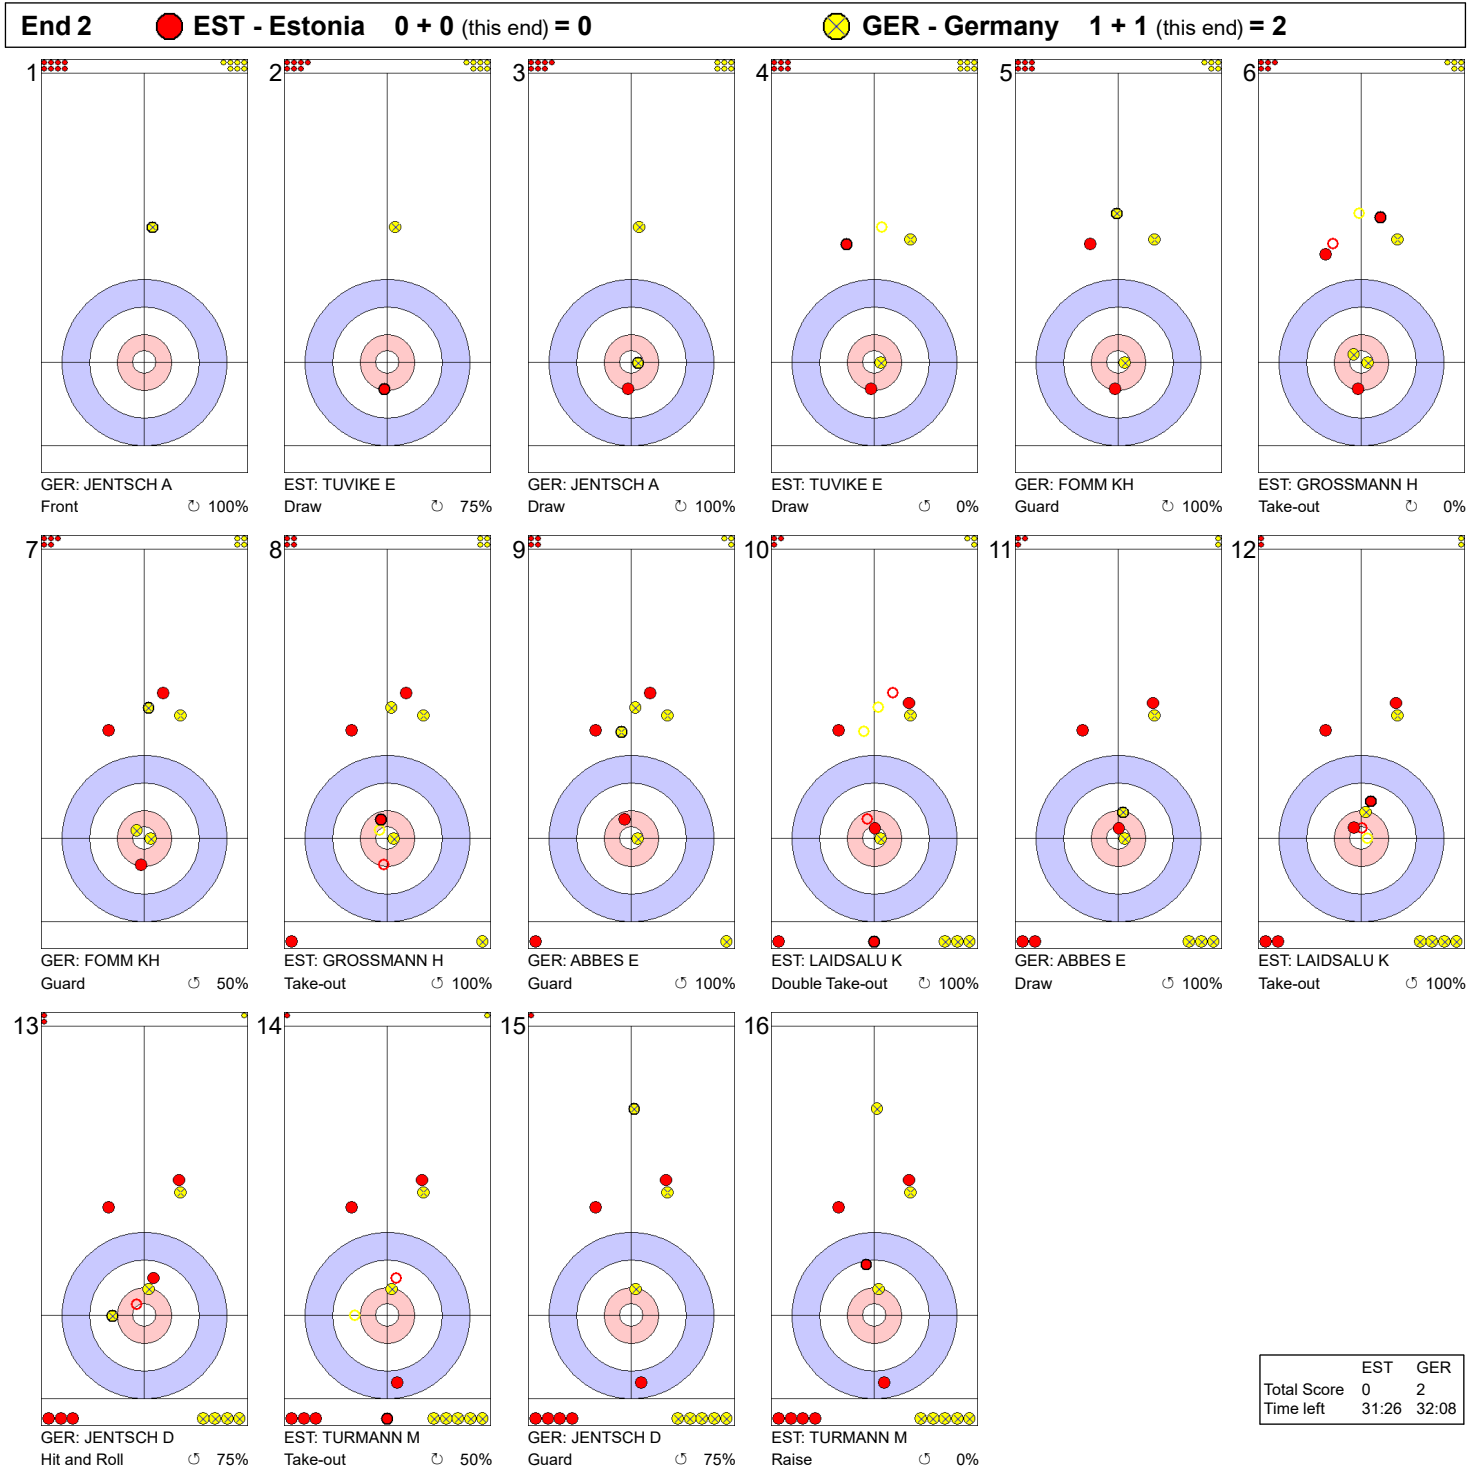

Game - Shot by Shot

Legend:
 Clockwise Counter-clockwise - Not considered

Game - Shot by Shot

Legend:
 ↻ Clockwise ↺ Counter-clockwise - Not considered

Game - Shot by Shot

Legend:
 ↻ Clockwise ↺ Counter-clockwise - Not considered

Game - Shot by Shot

Legend:
 ↻ Clockwise ↺ Counter-clockwise - Not considered

Game - Shot by Shot

Legend:
 ↻ Clockwise ↺ Counter-clockwise - Not considered

Game - Shot by Shot

Legend:
 ↻ Clockwise ↺ Counter-clockwise - Not considered

Game - Shot by Shot

Legend:
 ↻ Clockwise ↺ Counter-clockwise - Not considered