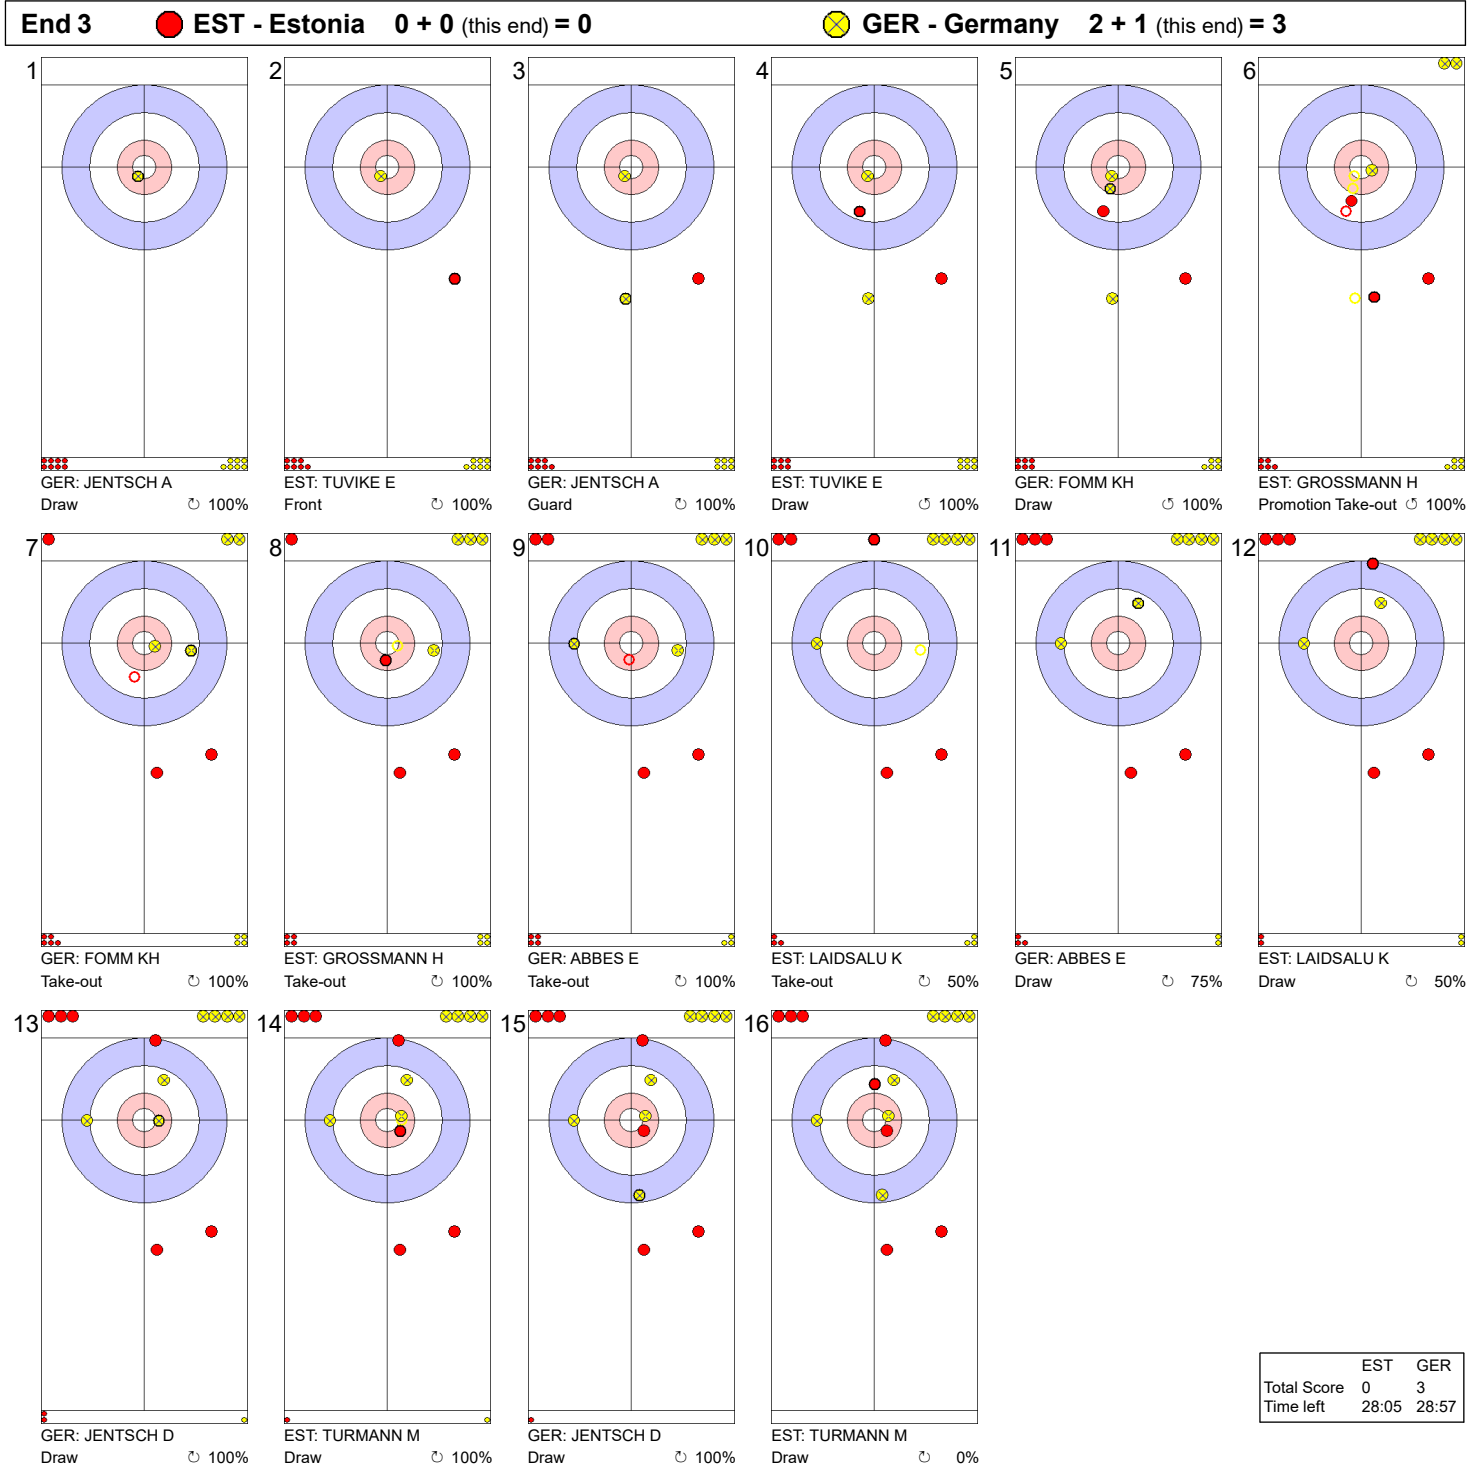

Game - Shot by Shot

Legend:
 Clockwise Counter-clockwise - Not considered

Game - Shot by Shot

Legend:
 ↻ Clockwise ↺ Counter-clockwise - Not considered

Game - Shot by Shot

Legend:
 ↻ Clockwise ↺ Counter-clockwise - Not considered

Game - Shot by Shot

Legend:
 ↻ Clockwise ↺ Counter-clockwise - Not considered

Game - Shot by Shot

Legend:
 ↻ Clockwise ↺ Counter-clockwise - Not considered

Game - Shot by Shot

Legend:
 ↻ Clockwise ↺ Counter-clockwise - Not considered

Game - Shot by Shot

Legend:
 ↻ Clockwise ↺ Counter-clockwise - Not considered