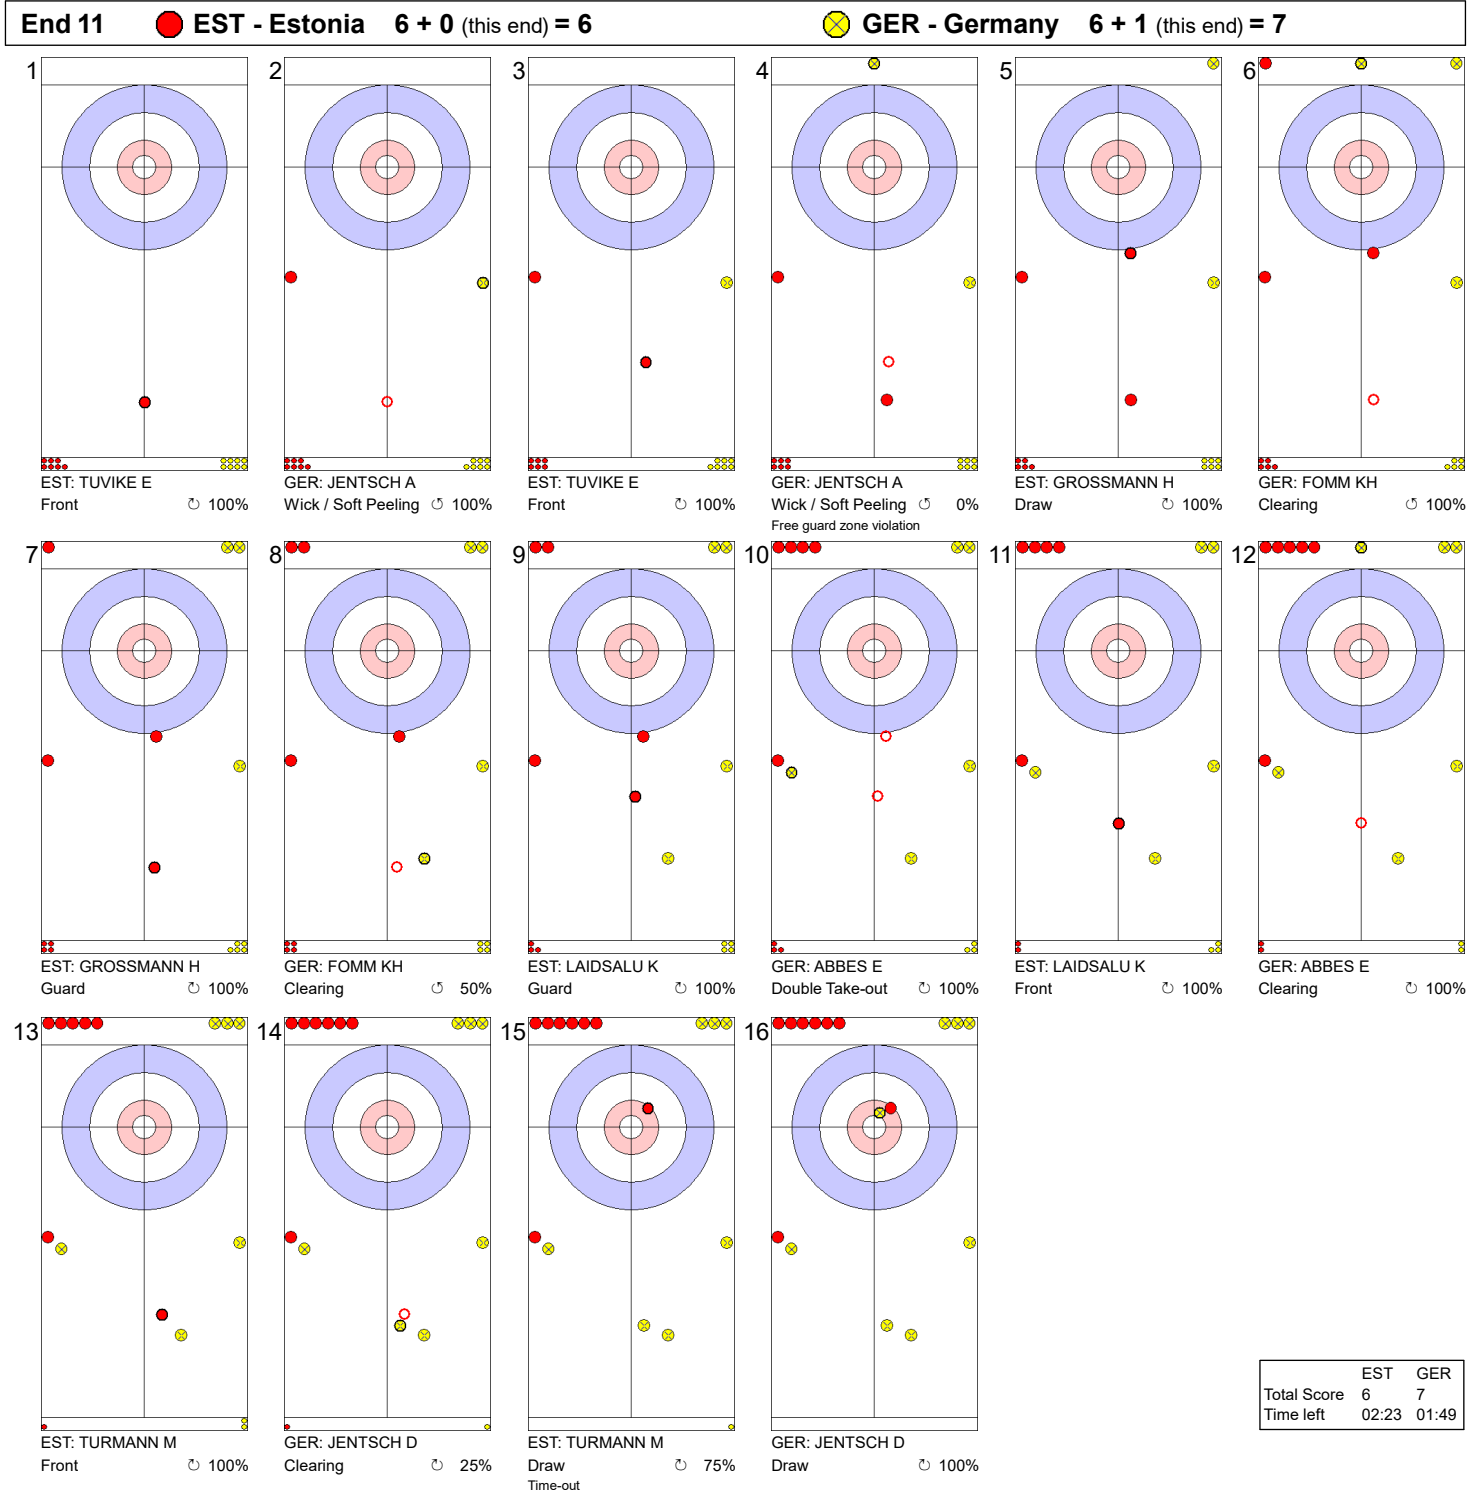

Game - Shot by Shot

Legend:
 Clockwise Counter-clockwise - Not considered

Game - Shot by Shot

Legend:
 ↻ Clockwise ↺ Counter-clockwise - Not considered

Game - Shot by Shot

Legend:
 ↻ Clockwise ↺ Counter-clockwise - Not considered

Game - Shot by Shot

Legend:
 ↻ Clockwise ↺ Counter-clockwise - Not considered

Game - Shot by Shot

Legend:
 ↻ Clockwise ↺ Counter-clockwise - Not considered

Game - Shot by Shot

Legend:
 ↻ Clockwise ↺ Counter-clockwise - Not considered

Game - Shot by Shot

Legend:
 ↻ Clockwise ↺ Counter-clockwise - Not considered