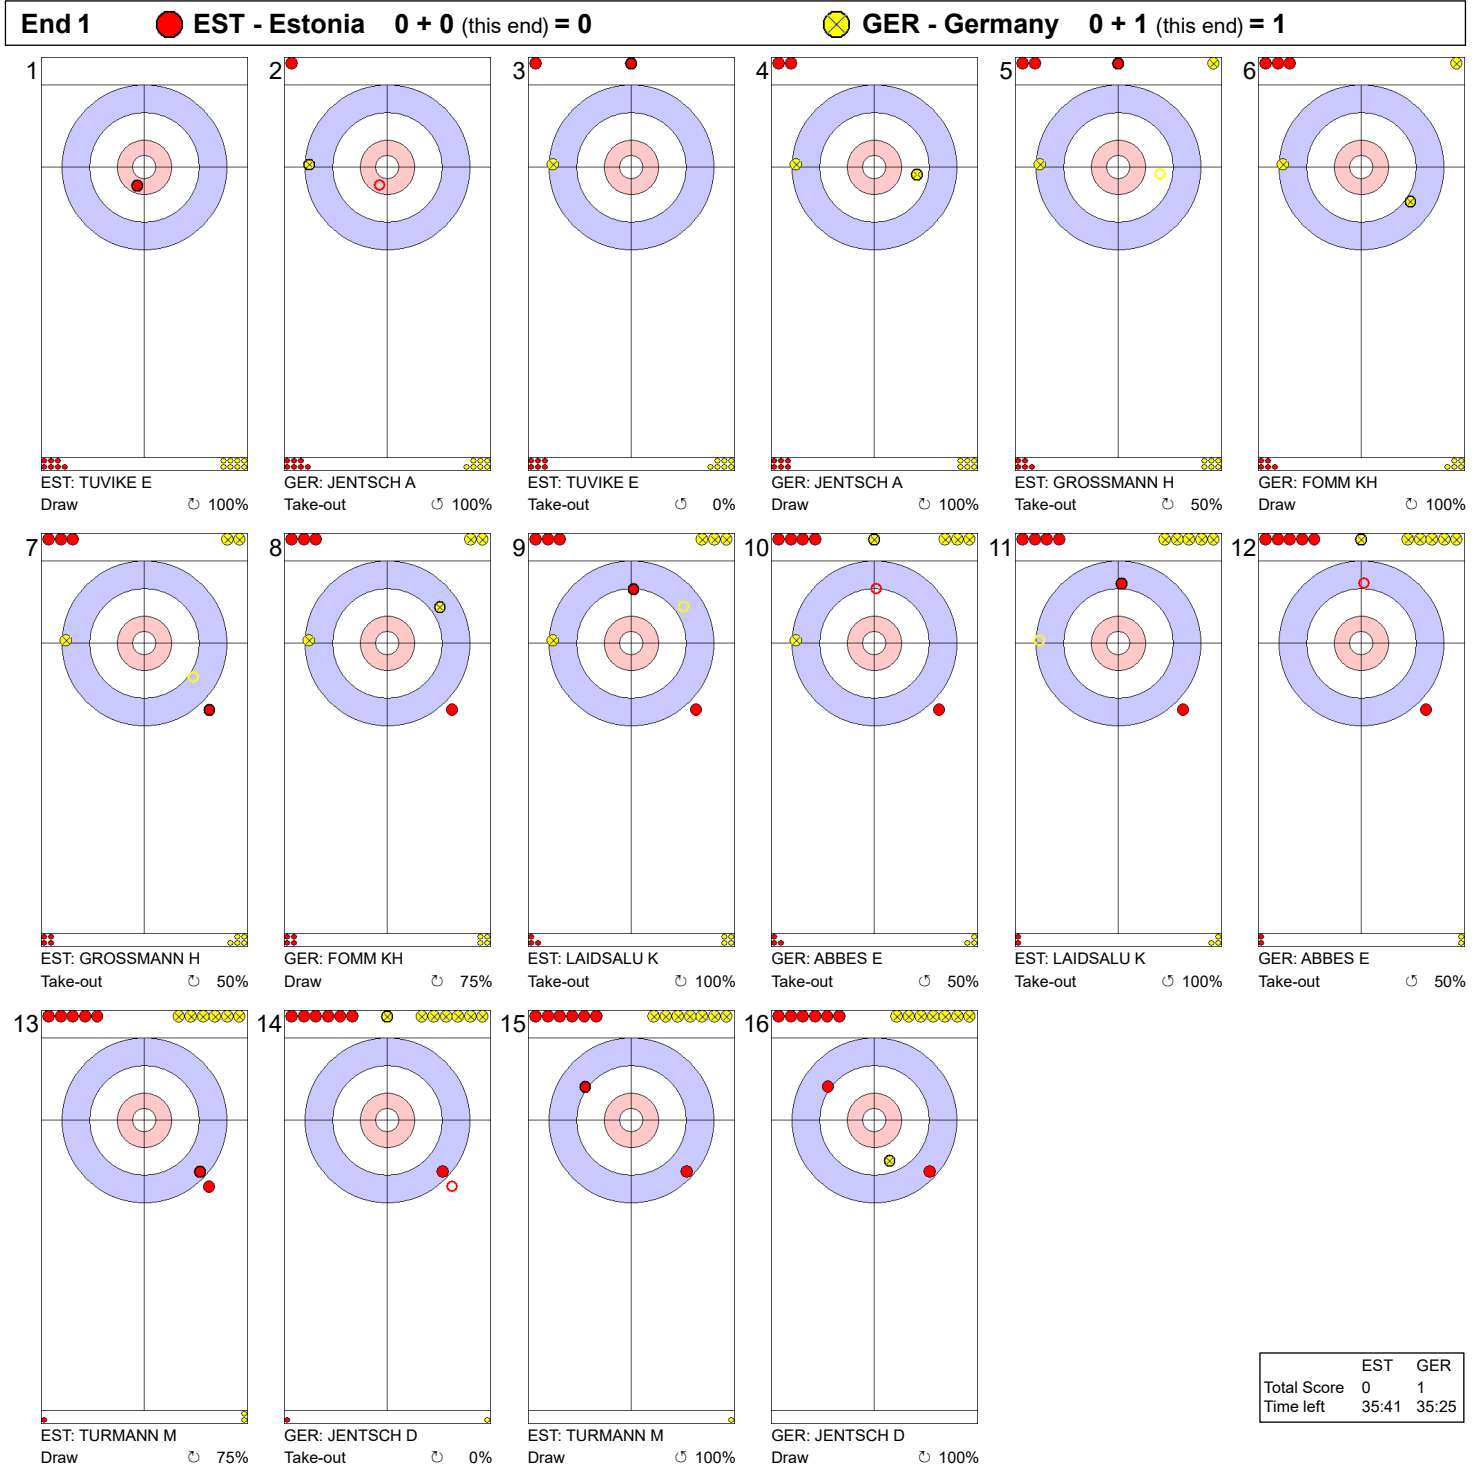

Game - Shot by Shot

Legend:
 Clockwise Counter-clockwise - Not considered

Game - Shot by Shot

Legend:
 ↻ Clockwise ↺ Counter-clockwise - Not considered

Game - Shot by Shot

Legend:
 ↻ Clockwise ↺ Counter-clockwise - Not considered

Game - Shot by Shot

Legend:
 ↻ Clockwise ↺ Counter-clockwise - Not considered

Game - Shot by Shot

Legend:
 ↻ Clockwise ↺ Counter-clockwise - Not considered

Game - Shot by Shot

Legend:
 ↻ Clockwise ↺ Counter-clockwise - Not considered

Game - Shot by Shot

Legend:
 ↻ Clockwise ↺ Counter-clockwise - Not considered