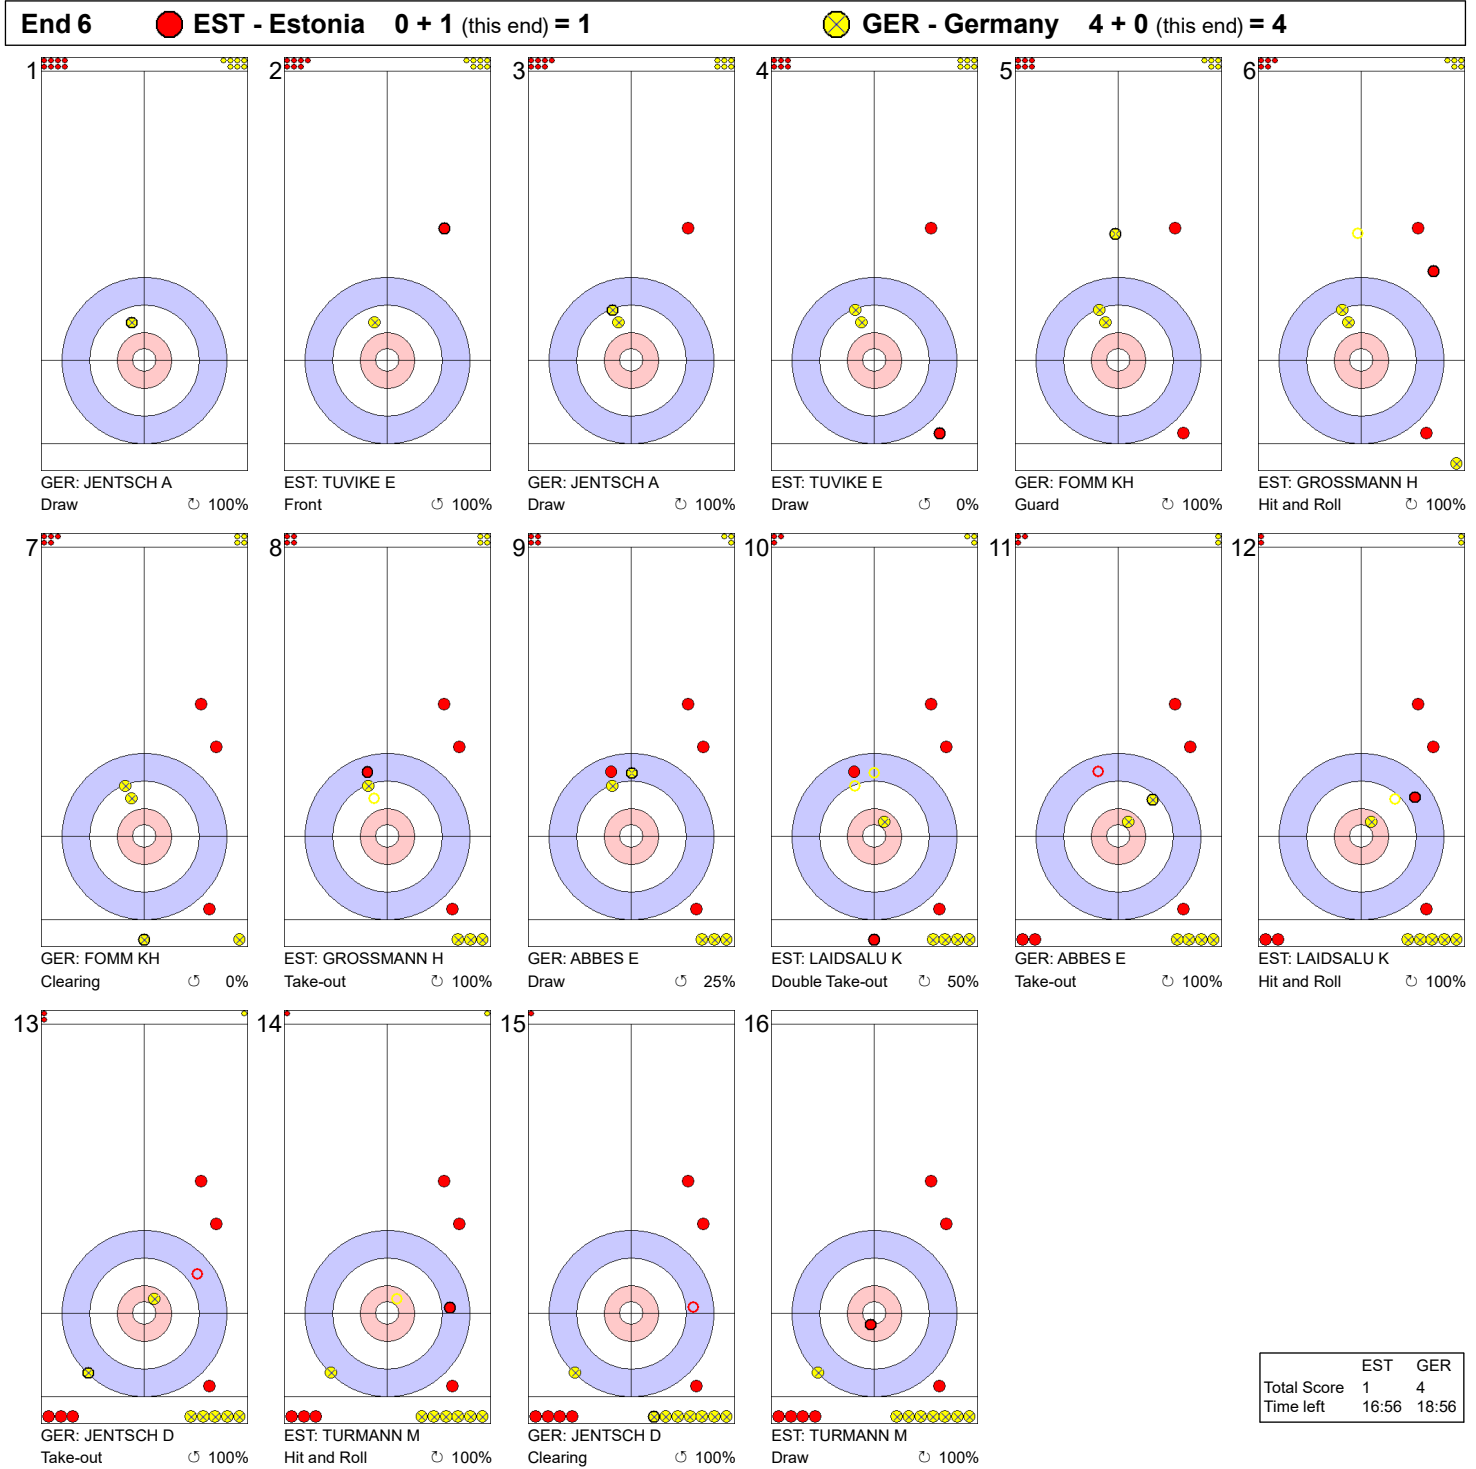

Game - Shot by Shot

Legend:
 Clockwise Counter-clockwise - Not considered

Game - Shot by Shot

Legend:
 ↻ Clockwise ↺ Counter-clockwise - Not considered

Game - Shot by Shot

Legend:
 ↻ Clockwise ↺ Counter-clockwise - Not considered

Game - Shot by Shot

Legend:
 ↻ Clockwise ↺ Counter-clockwise - Not considered

Game - Shot by Shot

Legend:
 ↻ Clockwise ↺ Counter-clockwise - Not considered

Game - Shot by Shot

Legend:
 ↻ Clockwise ↺ Counter-clockwise - Not considered

Game - Shot by Shot

Legend:
 ↻ Clockwise ↺ Counter-clockwise - Not considered